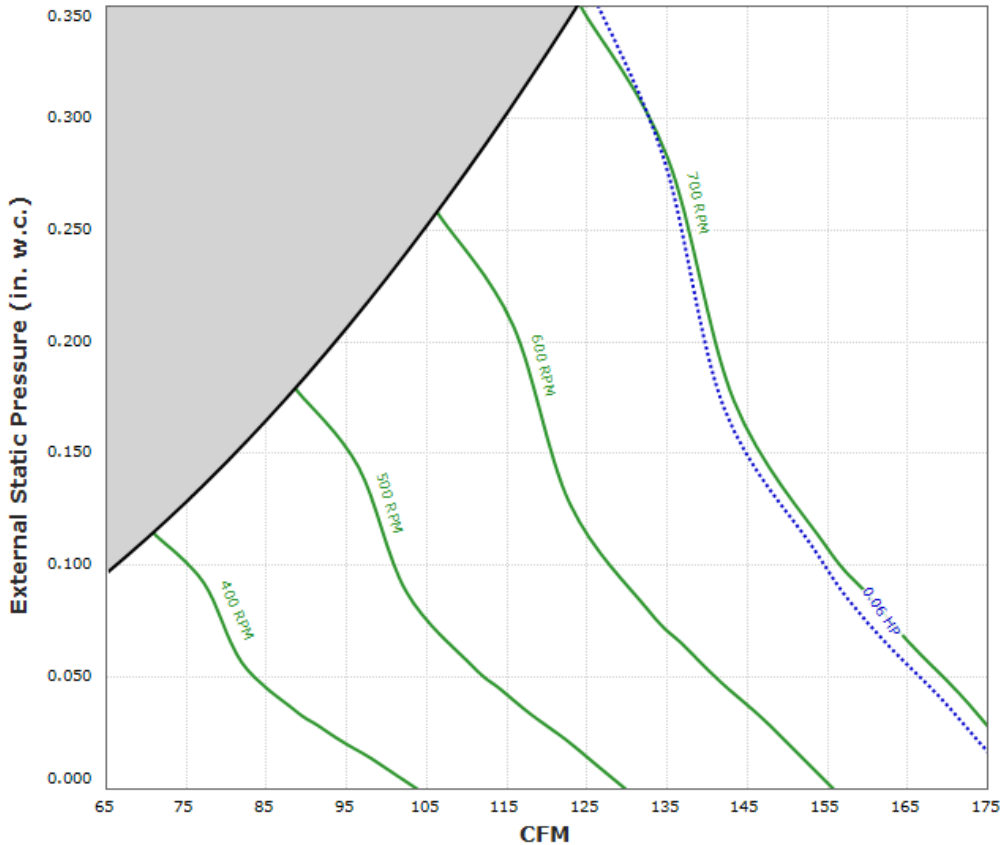

CFA-D150-RA Performance Curve

Max Sizeable RPM = 675 RPM. Curve shown extended beyond this point for reference only.